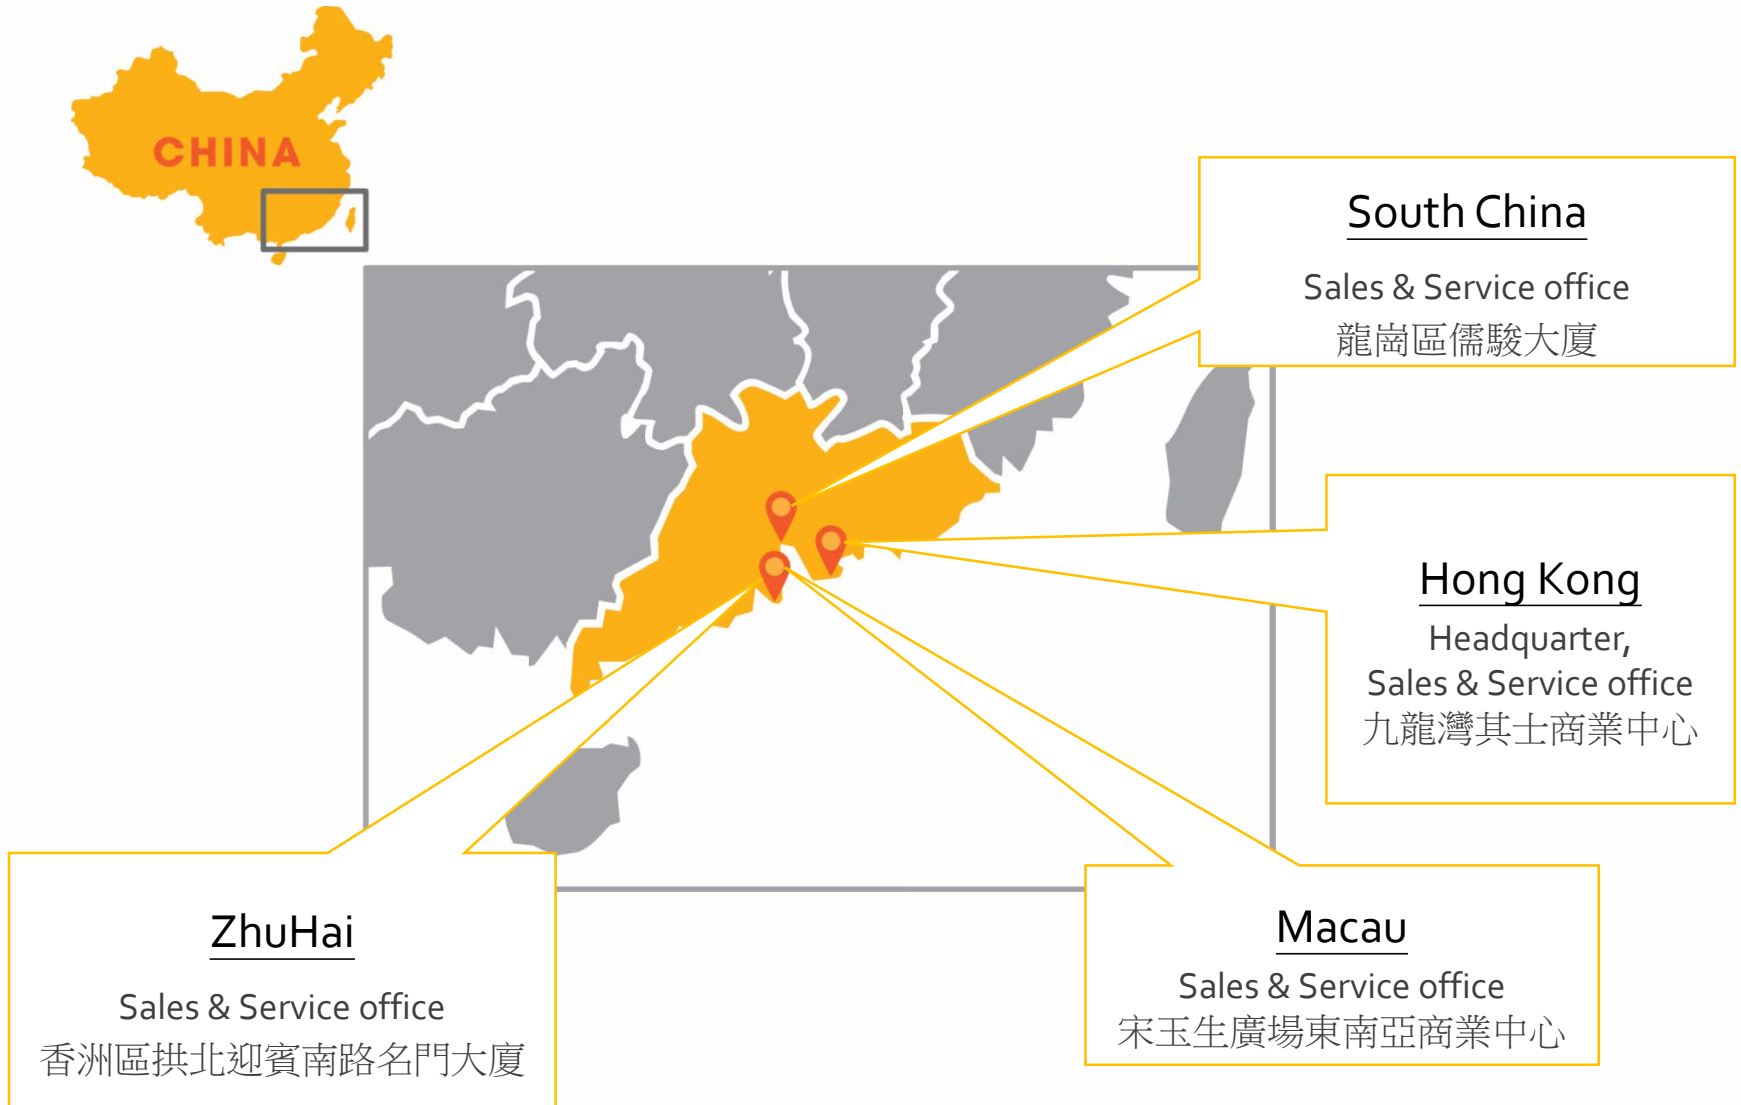

Company Profile

About PTT

Established

- 2004 Pro-Tech Technology Company
- 2005 Renamed as Pro-Tech Technology (Asia) Ltd

Company Size

- 70+ in Hong Kong
- 10+ in Macau
- 20+ in China

Engineers experience

- 60% Engineers with 10+ years experience to provide total IT solution

Target Market

- Hong Kong
- Macau
- South China
- ZhuHai

Office Location

Service Location

Milestones

Partner & Award / Member

Partner

Partner & Award / Member