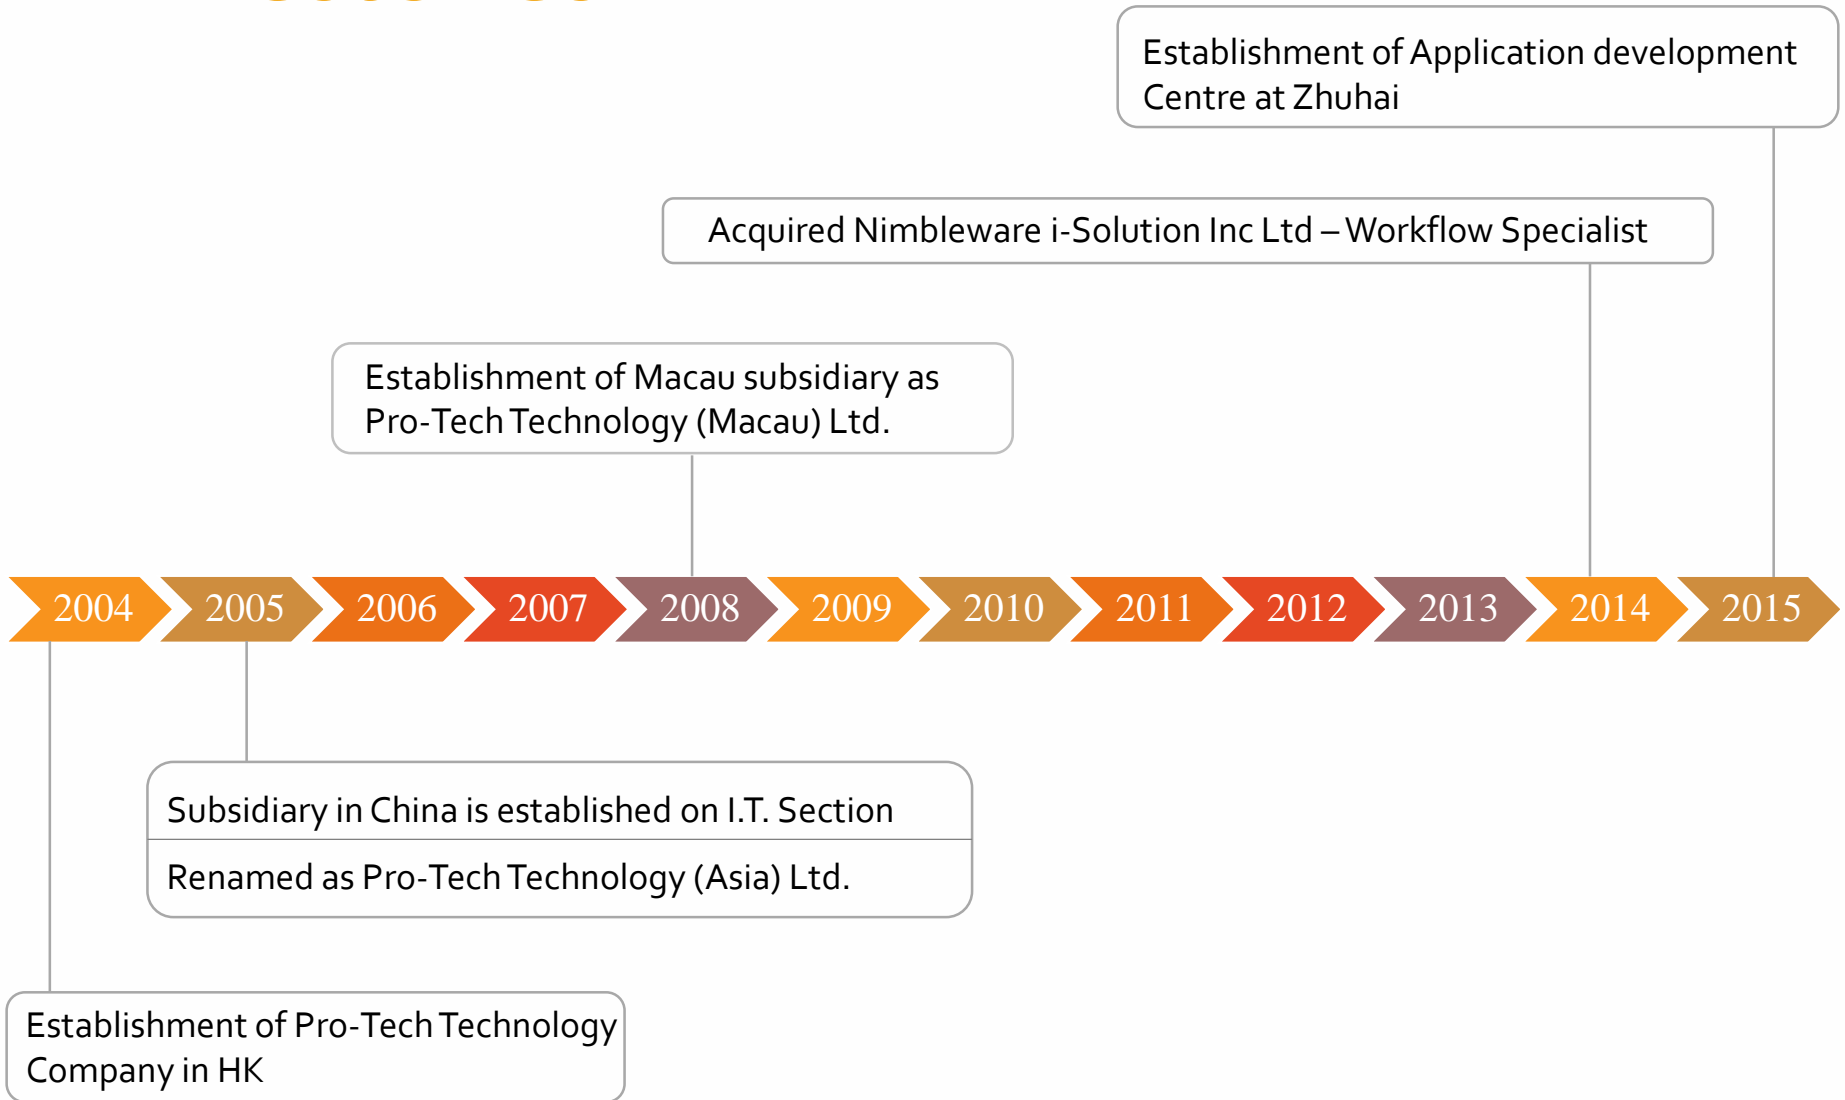

Company Profile

About PTT

Established

- 2004 Pro-Tech Technology Company
- 2005 Renamed as Pro-Tech Technology (Asia) Ltd

Company Size

- 70+ in Hong Kong
- 10+ in Macau
- 20+ in China

Engineers experience

- 60% Engineers with 10+ years experience to provide total IT solution

Target Market

- Hong Kong
- Macau
- South China
- ZhuHai

Office Location

Service Location

Milestones

Partner & Award / Member

Partner

Partner & Award / Member

ISO 9001 was developed under an international consensus of countries with the aim of creating global standards for product and service quality

Organizational Chart

Enterprise Solutions

Management &
Virtualization